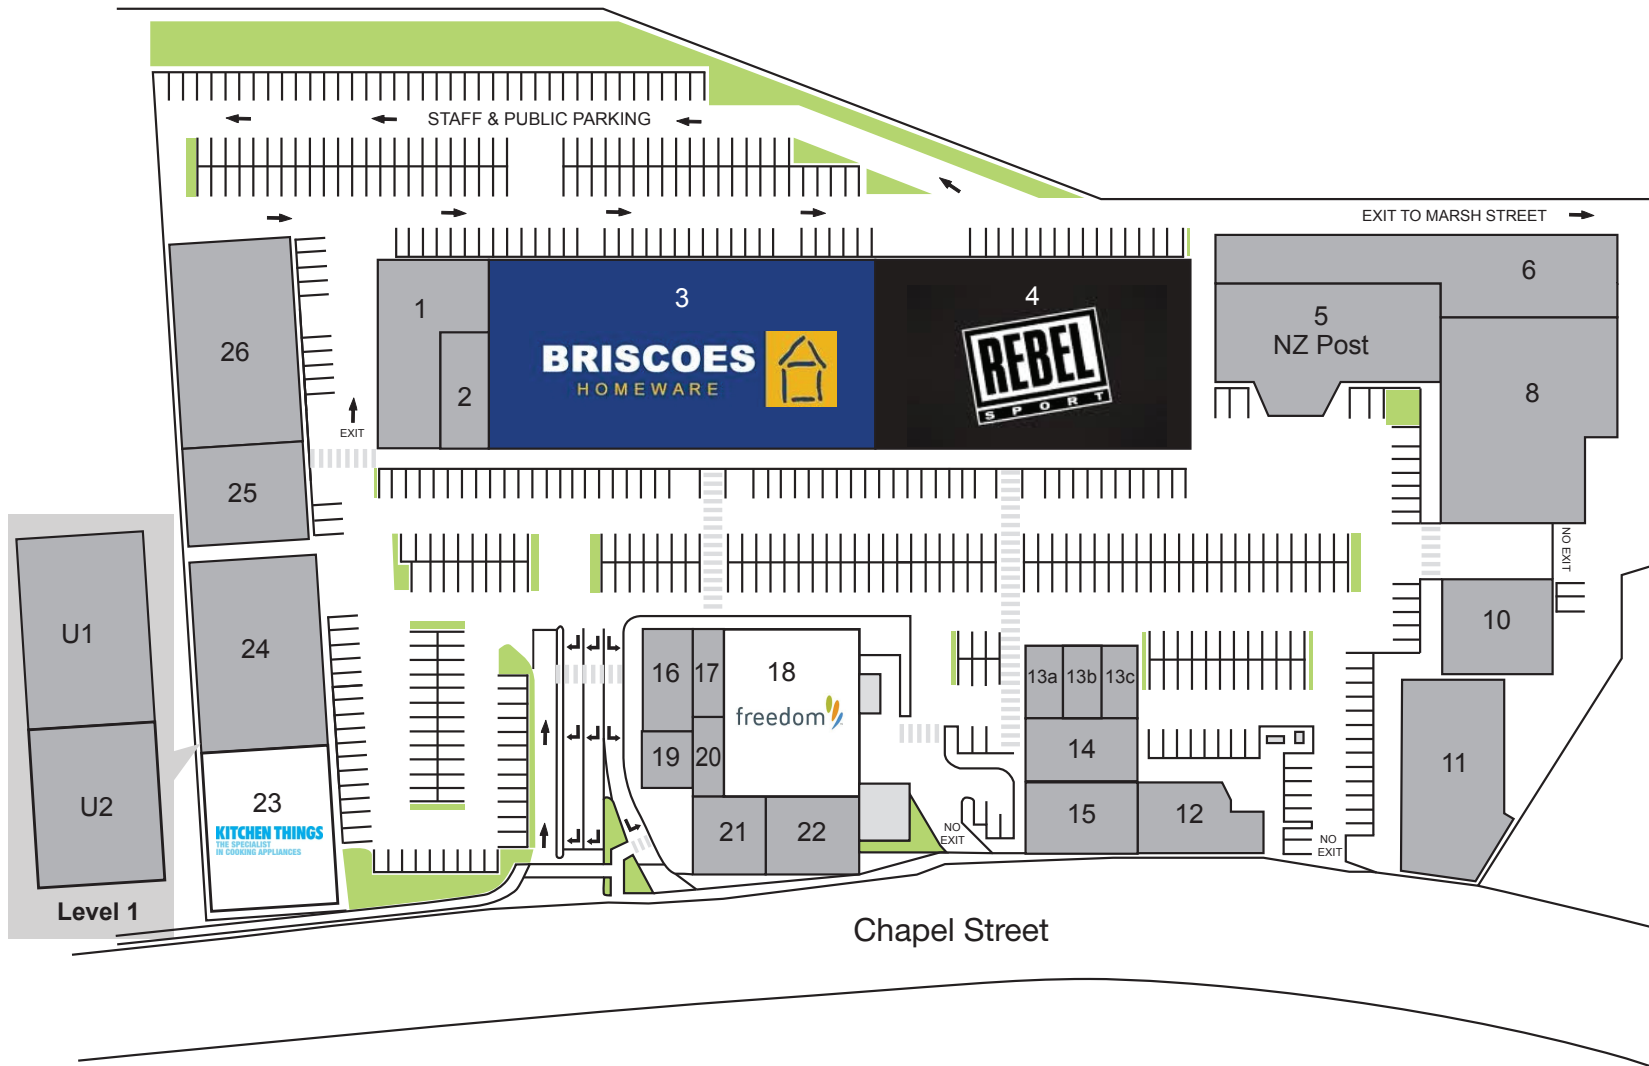

BAY CENTRAL

shoppingcentre

Bay Central Shopping Centre
65 Chapel Street
Tauranga 1060

Phone: 09 912 2690

Email: info@baycentral.co.nz

Opening Hours

Mon - Fri	9.00am - 5.00pm
Sat	9.00am - 4.00pm
Sun	10.00am - 4.00pm

Note individual shop hours may vary

Briscoes	
Mon - Fri	9.00am - 5.30pm
Sat	9.00am - 6.00pm
Sun	10.00am - 6.00pm

FOOD & DRINK

Raft Restaurant	15
Thirsty Liquor	12
Noodle Canteen	16
Le Petit Four	19
Chapel Café	22

HEALTH & FAMILY

Anytime Fitness	1
Chipmunks	26

SERVICE

New Zealand Post	5 & 6
Courier Post	8
Financial Independence	14
Affiliated Business Consultants	17
Oceanbridge Shipping	20
Chamber of Commerce	U1
Big Fish Group	U2

HOME & GIFT

Wet & Forget	2
Briscoes	3
Rebel Sport	4
Bed Bath and Beyond	10
Hunting & Fishing	11
Freedom Furniture	18
Westlife Beds	21
Kitchen Things	23
Lighting Direct	24
Reduced to Clear	25

STRIDE.

Proudly owned and managed by
Stride Property Limited